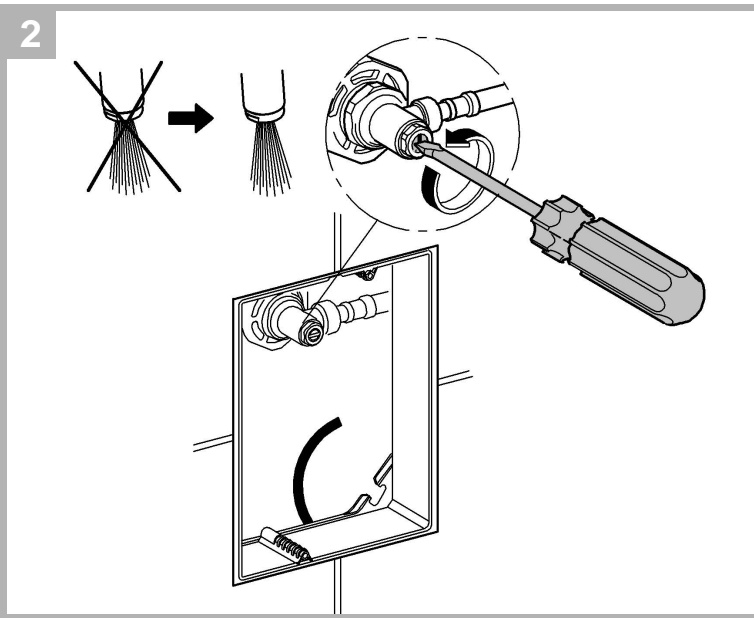

..... 6

Design & Quality Engineering GROHE Germany

99.770.031/ÄM 222128/09.11

GROHE

 ENJOY WATER®

1

2a

2b