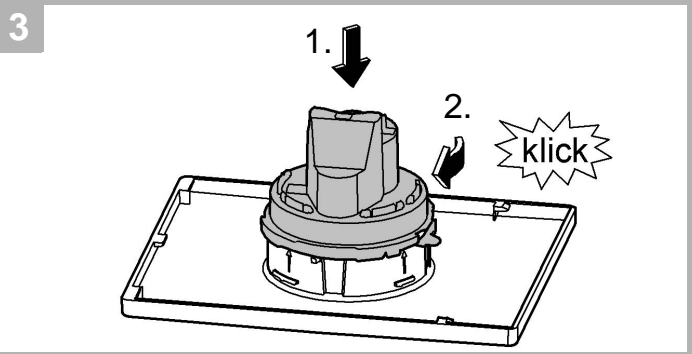

..... 6

Design & Quality Engineering GROHE Germany

99.770.031/ÄM 222128/09.11

GROHE

 ENJOY WATER®

1

2a

2b