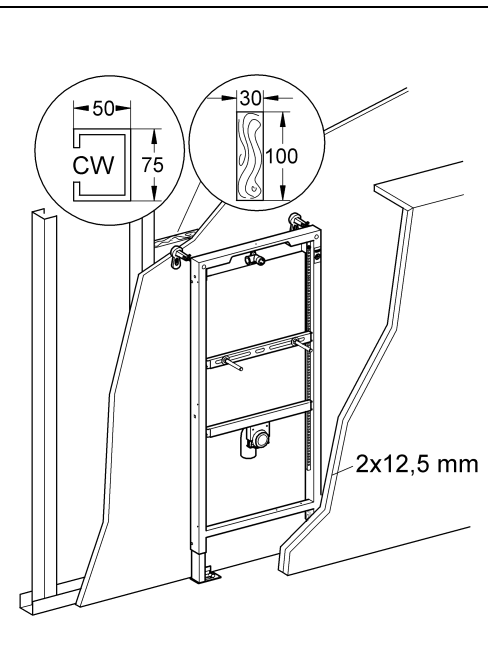

38 517

Rapid SL

Design & Quality Engineering GROHE Germany

ENJOY WATER®

94.715.331/ÄM 218073/06.10

i

1

2