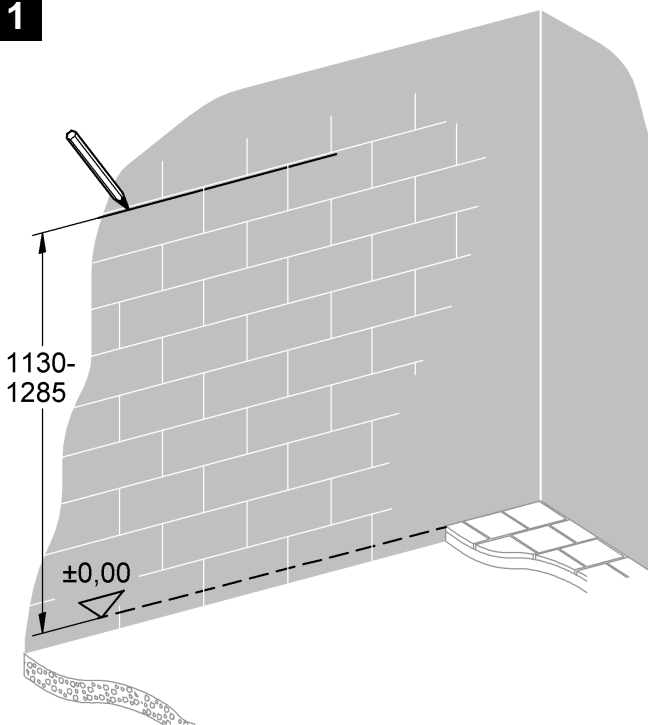

38 517

Rapid SL

Design & Quality Engineering GROHE Germany

ENJOY WATER®

94.715.331/ÄM 218073/06.10

i

1

2