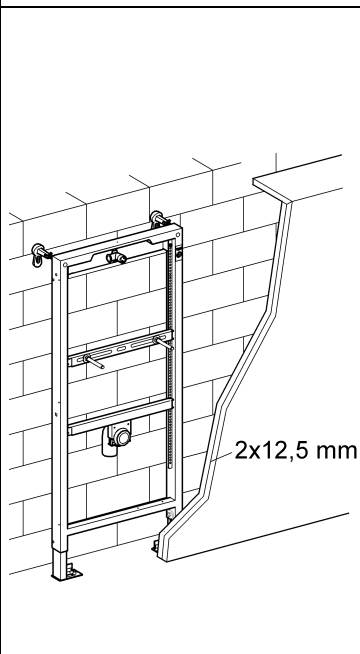

38 517

Rapid SL

Design & Quality Engineering GROHE Germany

ENJOY WATER®

94.715.331/ÄM 218073/06.10

i

1

2