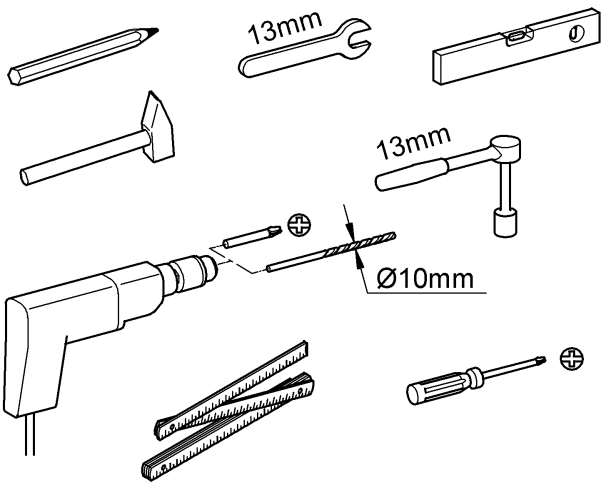

38 517

Rapid SL

Design & Quality Engineering GROHE Germany

ENJOY WATER®

94.715.331/ÄM 218073/06.10

i

1

2