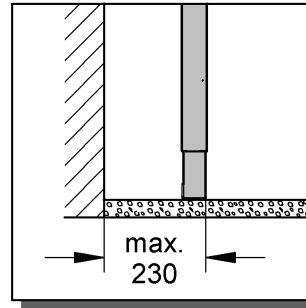

38 517

Rapid SL

Design & Quality Engineering GROHE Germany

ENJOY WATER®

94.715.331/ÄM 218073/06.10

i

1

2