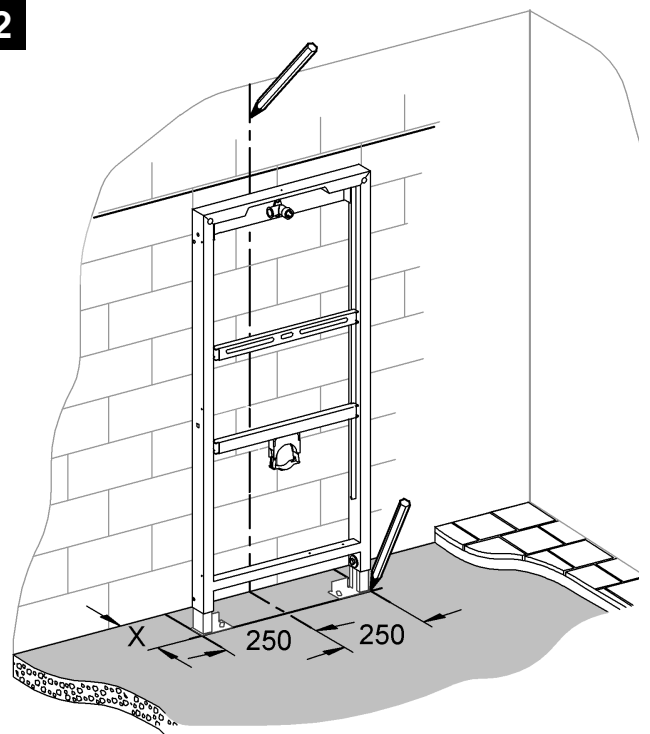

38 517

Rapid SL

Design & Quality Engineering GROHE Germany

ENJOY WATER®

94.715.331/ÄM 218073/06.10

i

1

2