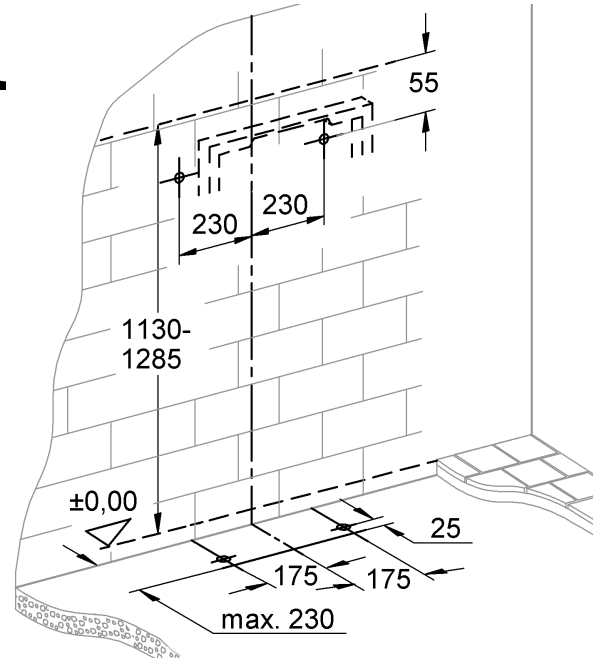

38 517

Rapid SL

Design & Quality Engineering GROHE Germany

ENJOY WATER®

94.715.331/ÄM 218073/06.10

i

1

2