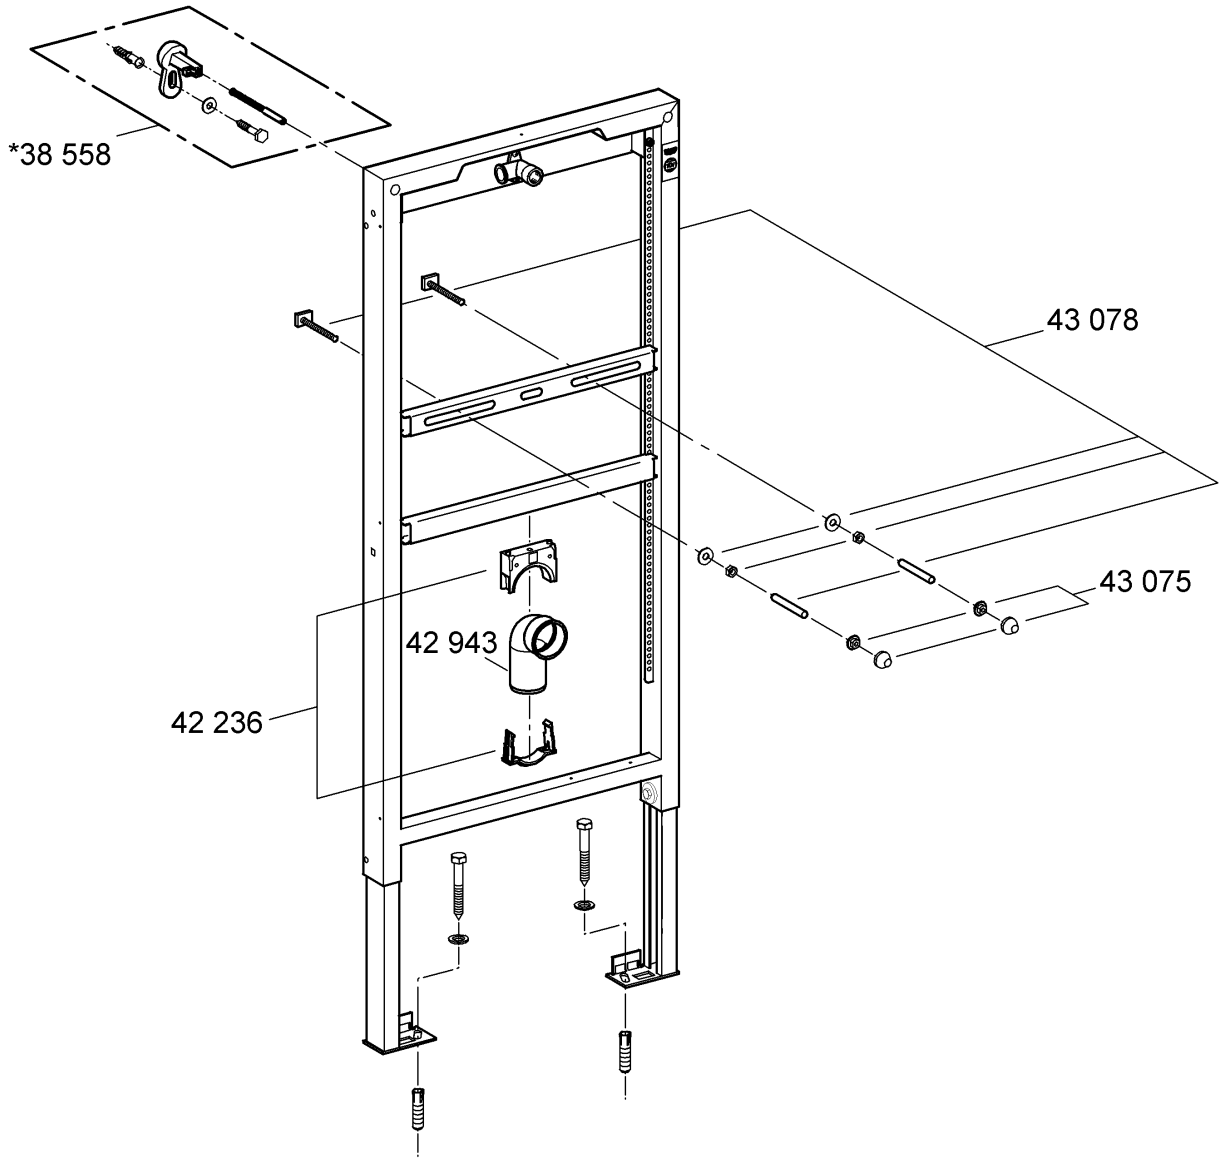

38 517

Rapid SL

Design & Quality Engineering GROHE Germany

ENJOY WATER®

94.715.331/ÄM 218073/06.10

i

1

2