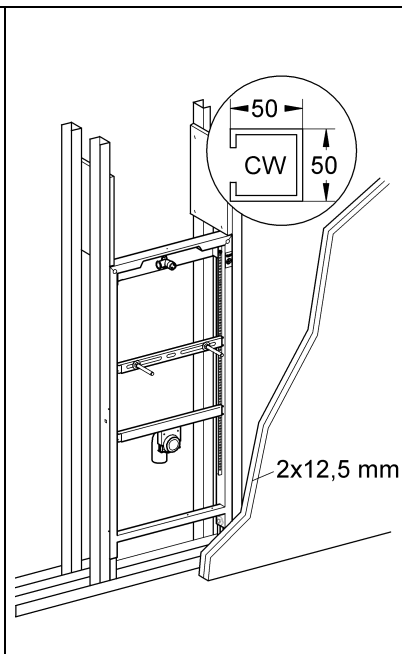

38 517

Rapid SL

Design & Quality Engineering GROHE Germany

ENJOY WATER®

94.715.331/ÄM 218073/06.10

i

1

2