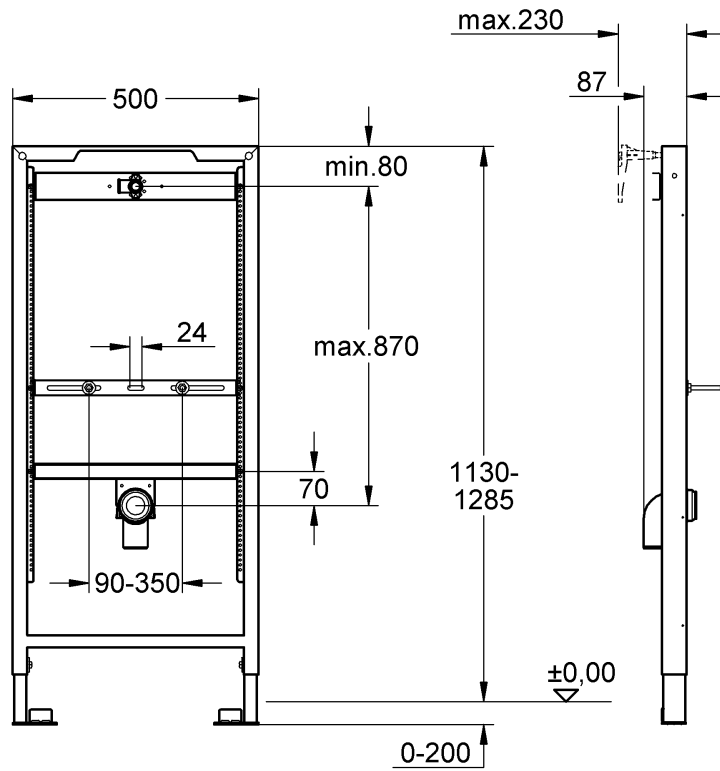

38 517

Rapid SL

Design & Quality Engineering GROHE Germany

ENJOY WATER®

94.715.331/ÄM 218073/06.10

i

1

2