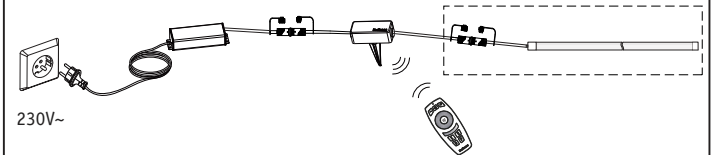

IP68

i	Factory Reset	5x	off ⏻ >3s	→	on ⏻ <2s	👁️	Flash 10x	✔️
----------	----------------------	----	-----------------	---	----------------	----	-----------	----

OR

i	Factory Reset	1	←<1s	+	←<1s	2	←<1s	-	←<1s	👁️	Flash 2x	✔️
----------	----------------------	---	------	---	------	---	------	---	------	----	----------	----