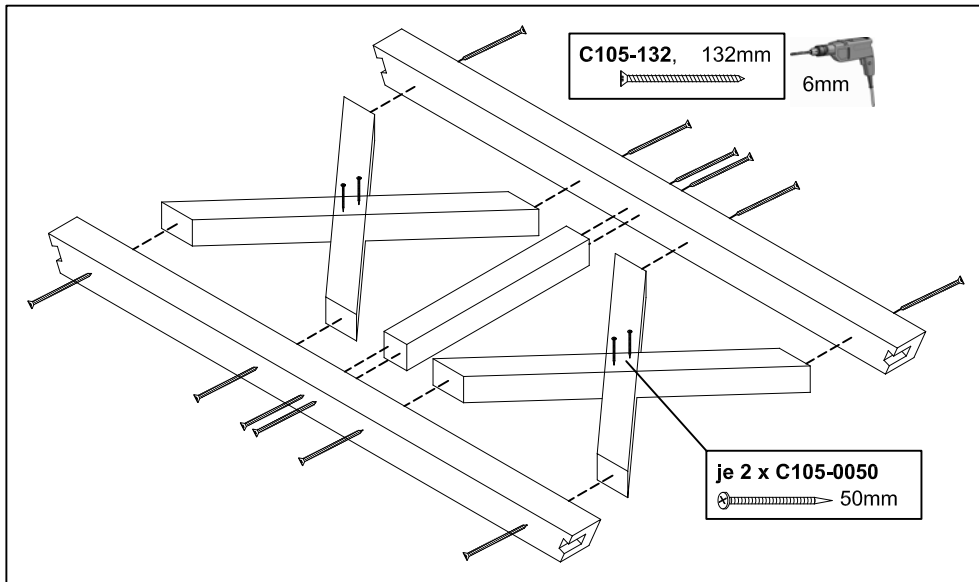

12 x C105-132
16 x C105-0050

12 x C105-132
18 x C105-0050

12 x C105-132
18 x C105-0050