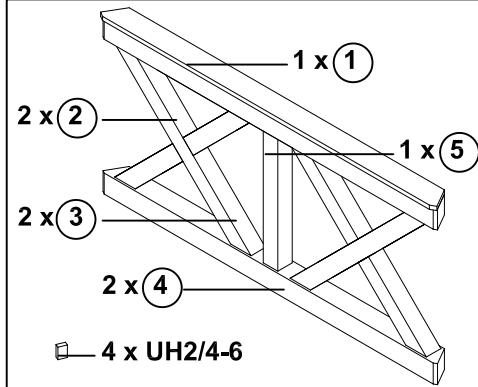

# Brüstung aus Andreaskreuzen für Pavillon "Nice"

Parapet with St Andrew's cross design for pavillion "Nice"

29061 1 (Gr. 2)

29062 8 (Gr. 3)

29063 5 (Gr. 4)

12 x C105-132   
16 x C105-0050 

12 x C105-132   
18 x C105-0050 