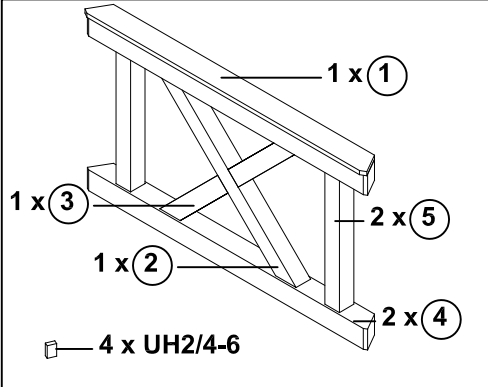

# Brüstung aus Andreaskreuzen für Pavillon "Nice"

Parapet with St Andrew's cross design for pavillion "Nice"

29061 1 (Gr. 2)

29062 8 (Gr. 3)

29063 5 (Gr. 4)

12 x C105-132   
16 x C105-0050 

12 x C105-132   
18 x C105-0050 