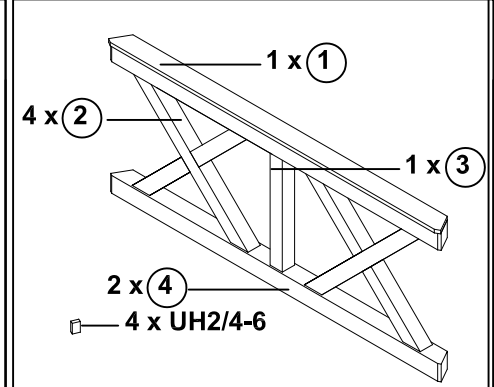

# Brüstung aus Andreaskreuzen für Pavillon "Nice"

Parapet with St Andrew's cross design for pavillion "Nice"

29061 1 (Gr. 2)

29062 8 (Gr. 3)

29063 5 (Gr. 4)

12 x C105-132   
16 x C105-0050 

12 x C105-132   
18 x C105-0050 