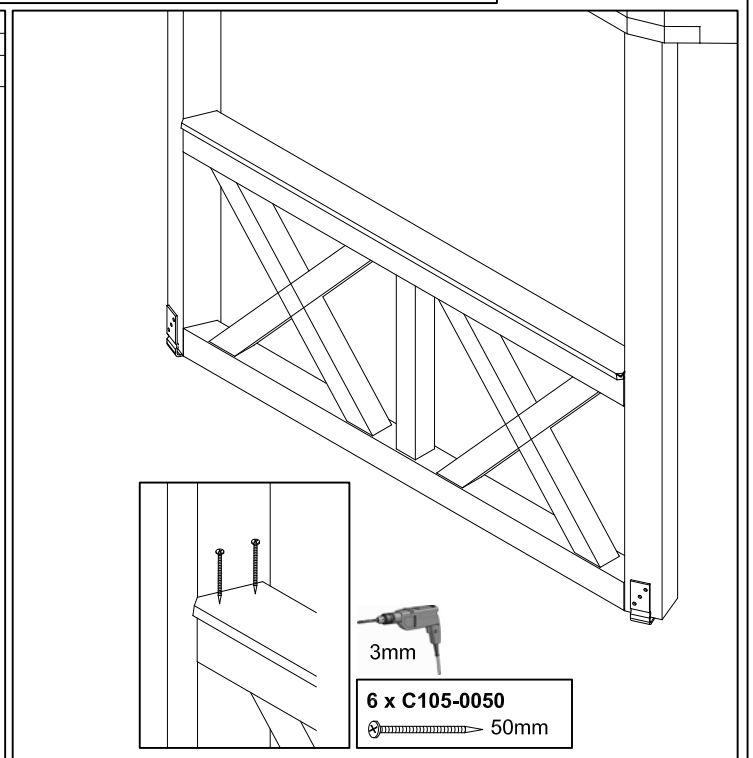

12 x C105-132
16 x C105-0050

12 x C105-132
18 x C105-0050

12 x C105-132
18 x C105-0050