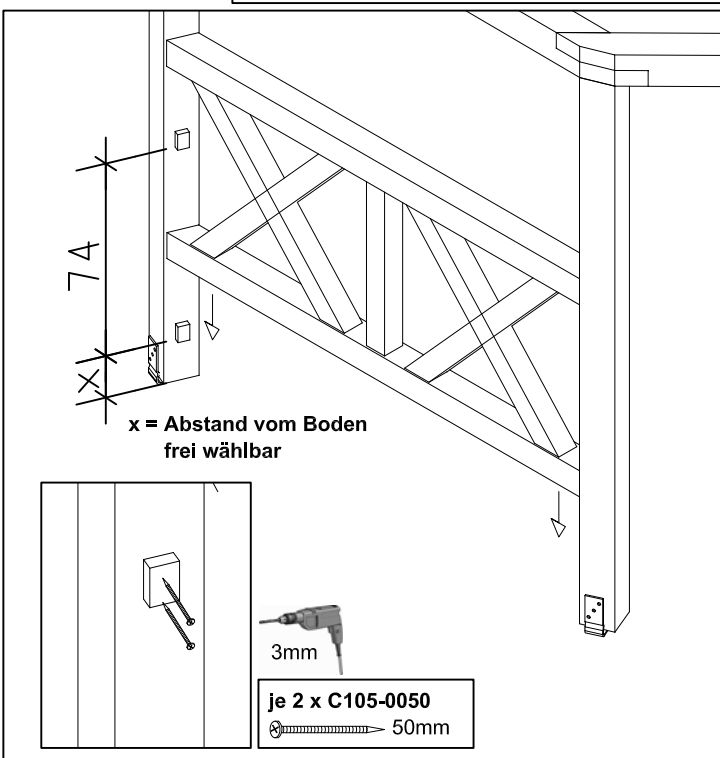

12 x C105-132
16 x C105-0050

12 x C105-132
18 x C105-0050

12 x C105-132
18 x C105-0050