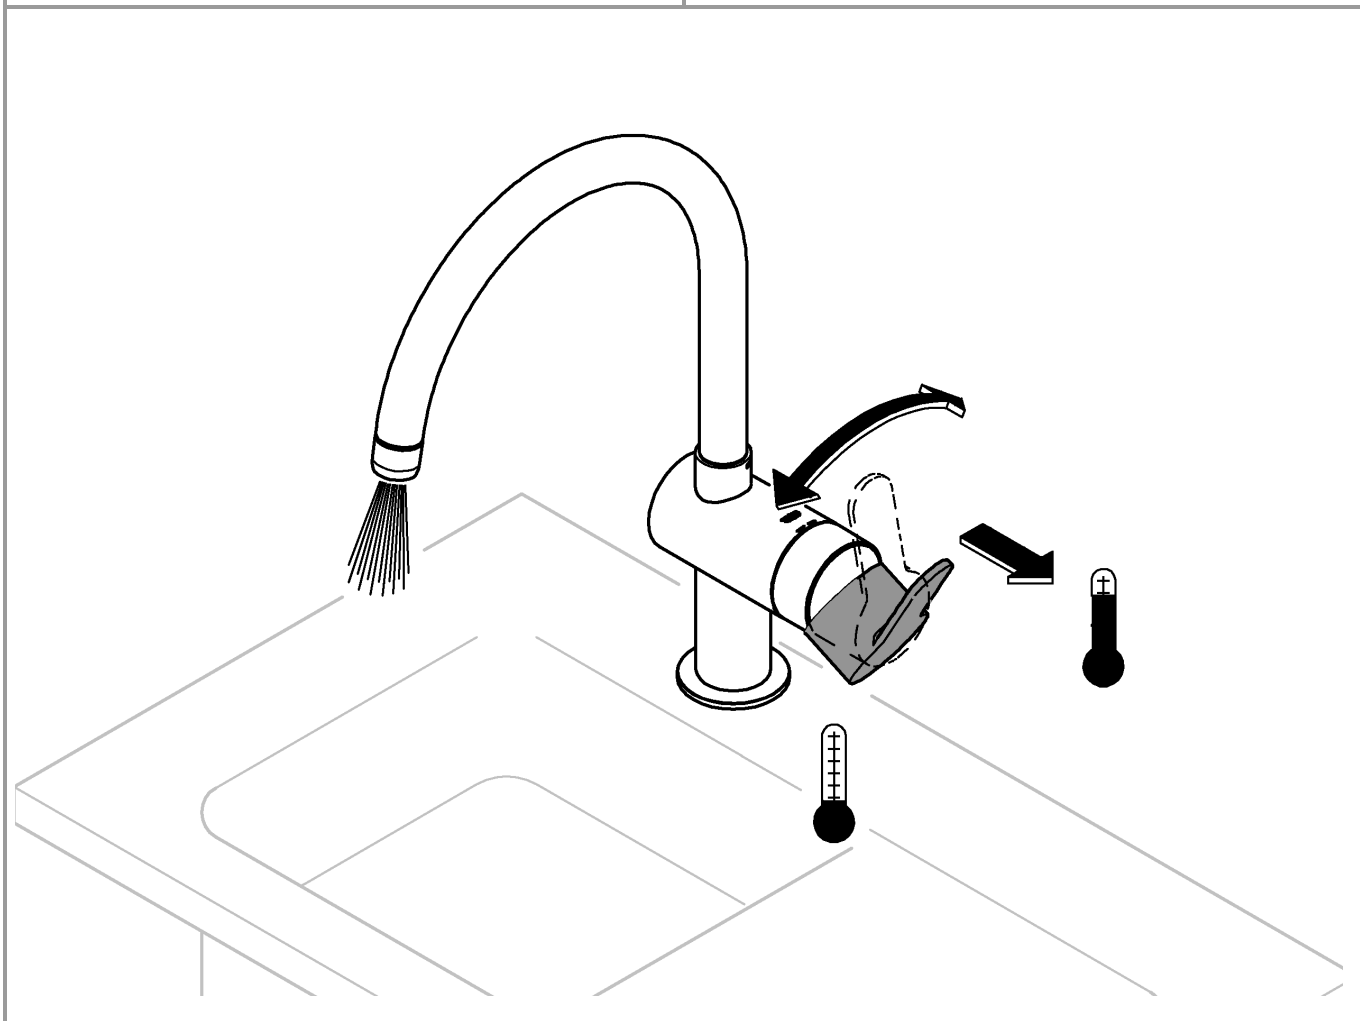

max. 70° thumbs up 60°

32mm
*19 332

1

	150°
	0°
	360°

2

3

*19 332
32mm

Pure Freude
an Wasser