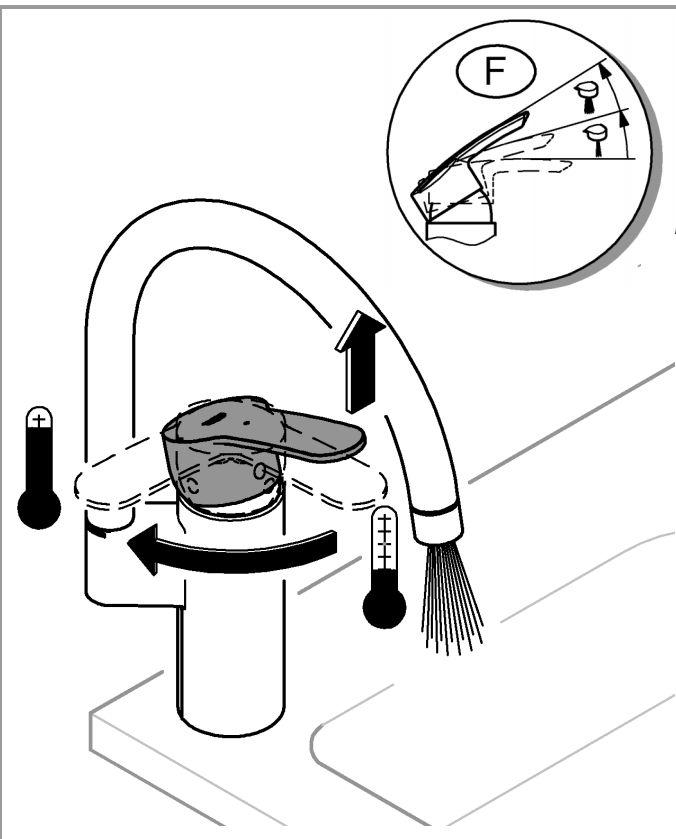

max. 70° thumbs up 60°

32mm
*19 332

1

	150°
	0°
	360°

2

3

*19 332
32mm

Pure Freude
an Wasser