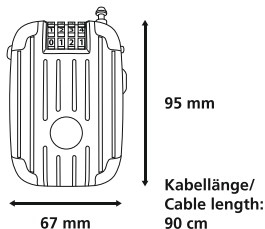

Abmessungen /

Dimensions:

Snap+Lock 715 90 SB

BURG-WÄCHTER KG
Altenhofer Weg 15
58300 Wetter, Germany

Made in TW 210524