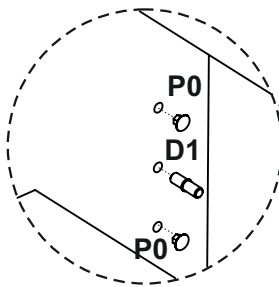

Gästewaschplatz Stuttgart

P0	D1	ZR2	H
			
ø5		x 2	
x 8	x 4	x 1	x 1

1

190 +/- 5 cm

28,8 cm

x 2

57 +/- 63 cm

36,2 cm

x 2

2

1

ZR2

2

ZR2

3

3

4

BELEUCHTUNG / LIGHTING

x2

A dashed box containing a parts list for the lighting fixture. It includes two screws, a lighting fixture, and a terminal block. The text "BELEUCHTUNG / LIGHTING" is at the top, and "x2" is below the screws.