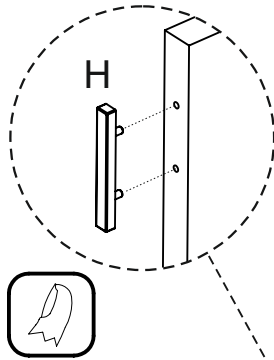

Gästewaschplatz Stuttgart

P0	D1	ZR2	H
			
ø5		x 2	
x 8	x 4	x 1	x 1

1

190 +/- 5 cm

28,8 cm

x 2

57 +/- 63 cm

36,2 cm

x 2

2

1

ZR2

2

ZR2

3

3

4

BELEUCHTUNG / LIGHTING

x2

A dashed box containing a parts list for the lighting fixture. It includes two screws, a lighting fixture, and a terminal block. The text "BELEUCHTUNG / LIGHTING" is at the top, and "x2" is below the screws.