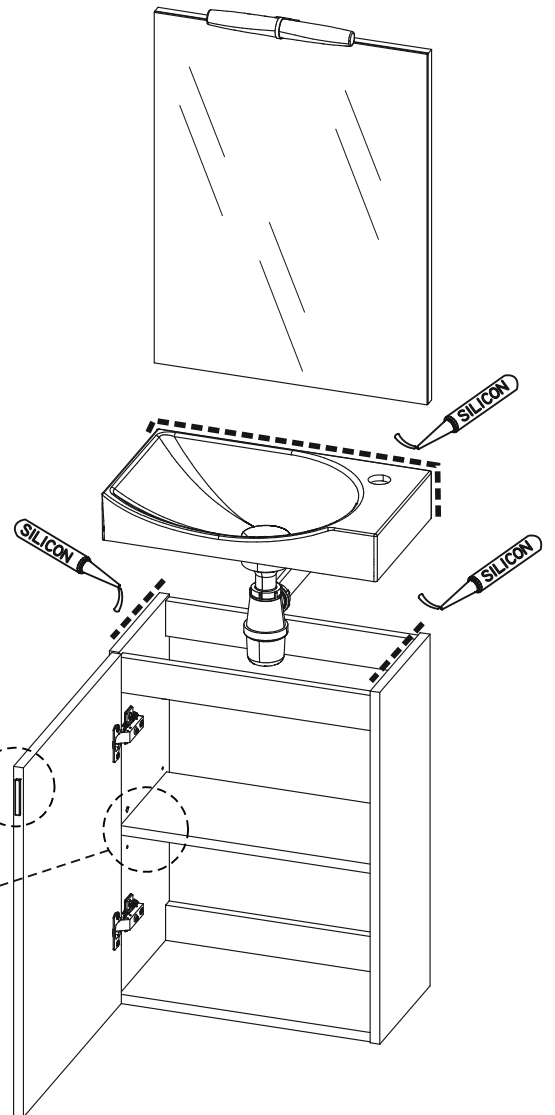

Gästewaschplatz Stuttgart

P0	D1	ZR2	H
			
ø5		x 2	
x 8	x 4	x 1	x 1

1

190 +/- 5 cm

28,8 cm

x 2

57 +/- 63 cm

36,2 cm

x 2

2

1

ZR2

2

ZR2

3

3

4

BELEUCHTUNG / LIGHTING

x2

A dashed box containing a parts list for the lighting fixture. It includes two screws, a lighting fixture, and a terminal block. The text "BELEUCHTUNG / LIGHTING" is at the top, and "x2" is below the screws.