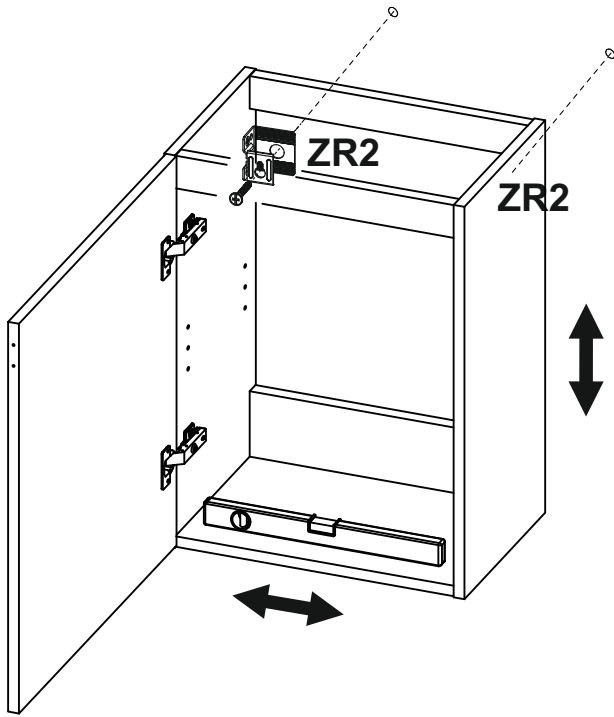

Gästewaschplatz Stuttgart

P0	D1	ZR2	H
			
ø5		x 2	
x 8	x 4	x 1	x 1

1

190 +/- 5 cm

28,8 cm

x 2

57 +/- 63 cm

36,2 cm

x 2

2

1

ZR2

2

ZR2

3

3

4

BELEUCHTUNG / LIGHTING

x2

A dashed box containing a parts list for the lighting fixture. It includes two screws, a lighting fixture, and a terminal block. The text "BELEUCHTUNG / LIGHTING" is at the top, and "x2" is below the screws.