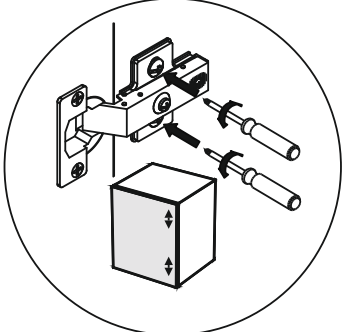

Gästewaschplatz Stuttgart

P0	D1	ZR2	H
			
ø5		x 2	
x 8	x 4	x 1	x 1

1

190 +/- 5 cm

28,8 cm

x 2

57 +/- 63 cm

36,2 cm

x 2

2

1

ZR2

2

ZR2

3

3

4

BELEUCHTUNG / LIGHTING

x2

A dashed box containing a parts list for the lighting fixture. It includes two screws, a lighting fixture, and a terminal block. The text "BELEUCHTUNG / LIGHTING" is at the top, and "x2" is below the screws.