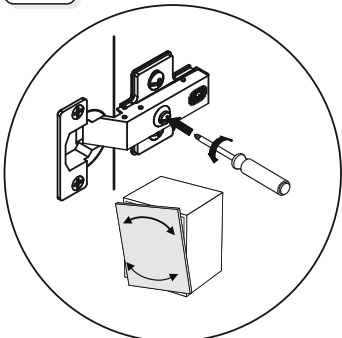

Gästewaschplatz Stuttgart

P0	D1	ZR2	H
			
ø5		x 2	
x 8	x 4	x 1	x 1

1

190 +/- 5 cm

28,8 cm

x 2

57 +/- 63 cm

36,2 cm

x 2

2

1

ZR2

2

ZR2

3

3

4

BELEUCHTUNG / LIGHTING

x2

A dashed box containing a parts list for the lighting fixture. It includes two screws, a lighting fixture, and a terminal block. The text "BELEUCHTUNG / LIGHTING" is at the top, and "x2" is below the screws.