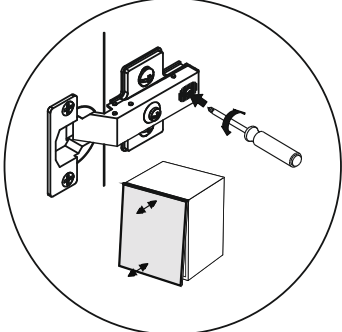

Gästewaschplatz Stuttgart

P0	D1	ZR2	H
			
ø5		x 2	
x 8	x 4	x 1	x 1

1

190 +/- 5 cm

28,8 cm

x 2

57 +/- 63 cm

36,2 cm

x 2

2

1

ZR2

2

ZR2

3

3

4

BELEUCHTUNG / LIGHTING

x2

A dashed box containing a parts list for the lighting fixture. It includes two screws, a lighting fixture, and a terminal block. The text "BELEUCHTUNG / LIGHTING" is at the top, and "x2" is below the screws.