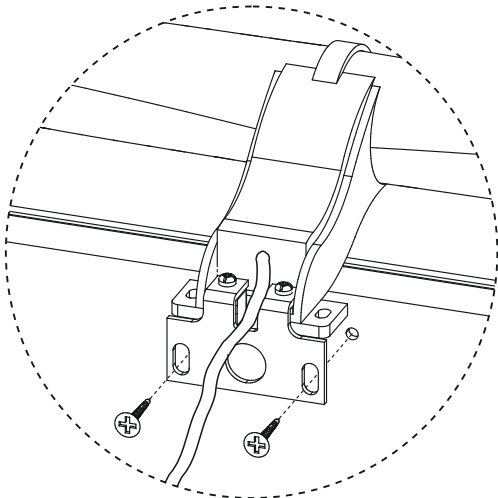

Gästewaschplatz Stuttgart

P0	D1	ZR2	H
			
ø5		x 2	
x 8	x 4	x 1	x 1

1

190 +/- 5 cm

28,8 cm

x 2

57 +/- 63 cm

36,2 cm

x 2

2

1

ZR2

2

ZR2

3

3

4

BELEUCHTUNG / LIGHTING

x2

A dashed box containing a parts list for the lighting fixture. It includes two screws, a lighting fixture, and a terminal block. The text "BELEUCHTUNG / LIGHTING" is at the top, and "x2" is below the screws.