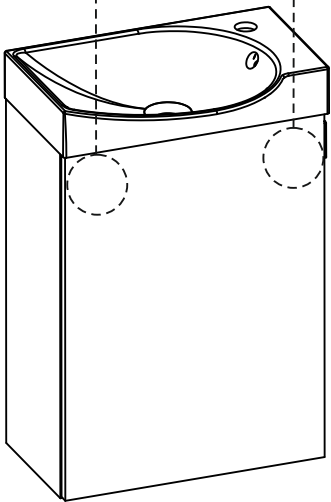

Gästewaschplatz Stuttgart

P0	D1	ZR2	H
			
ø5		x 2	
x 8	x 4	x 1	x 1

1

190 +/- 5 cm

28,8 cm

x 2

57 +/- 63 cm

36,2 cm

x 2

2

1

ZR2

2

ZR2

3

3

4

BELEUCHTUNG / LIGHTING

x2

A dashed box containing a parts list for the lighting fixture. It includes two screws, a lighting fixture, and a terminal block. The text "BELEUCHTUNG / LIGHTING" is at the top, and "x2" is below the screws.