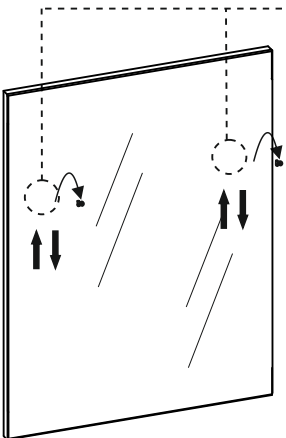

Gästewaschplatz Stuttgart

P0	D1	ZR2	H
			
ø5		x 2	
x 8	x 4	x 1	x 1

1

190 +/- 5 cm

28,8 cm

x 2

57 +/- 63 cm

36,2 cm

x 2

2

1

ZR2

2

ZR2

3

3

4

BELEUCHTUNG / LIGHTING

x2

A dashed box containing a parts list for the lighting fixture. It includes two screws, a lighting fixture, and a terminal block. The text "BELEUCHTUNG / LIGHTING" is at the top, and "x2" is below the screws.