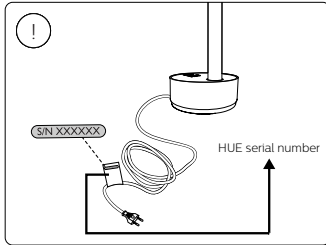

ARTWORK

Master Ref: **PHL465148**
TR Ref: **TR2147259**
Brand: PHILIPS
Brand execution: HUE White and Color Ambiance
Product name:
Article Number: N/A
Region: Trident UK
Template Ref: As Previous
Artwork 12NC: 442295526011
Die cut 12NC:
Barcode: N/A
CRC Number:
Action: **C**
Date: 29/06/2021

Project Manager: Yana Yusef

Trident Artist: Oli Hayton

Technical & Non Printing Items

■ Dieline ■ Guides

Colours:

PHILIPS

TRIDENT

Trident UK, Connaught House, Connaught Road,
Kingswood Business Park, Hull, HU7 3AP, England.
T: +44 (0) 01482 828100

UNDER NO CIRCUMSTANCES SHOULD THIS
ARTWORK BE ALTERED WITHOUT PRIOR
PERMISSION FROM TRIDENT.

100 mm

120 mm

4