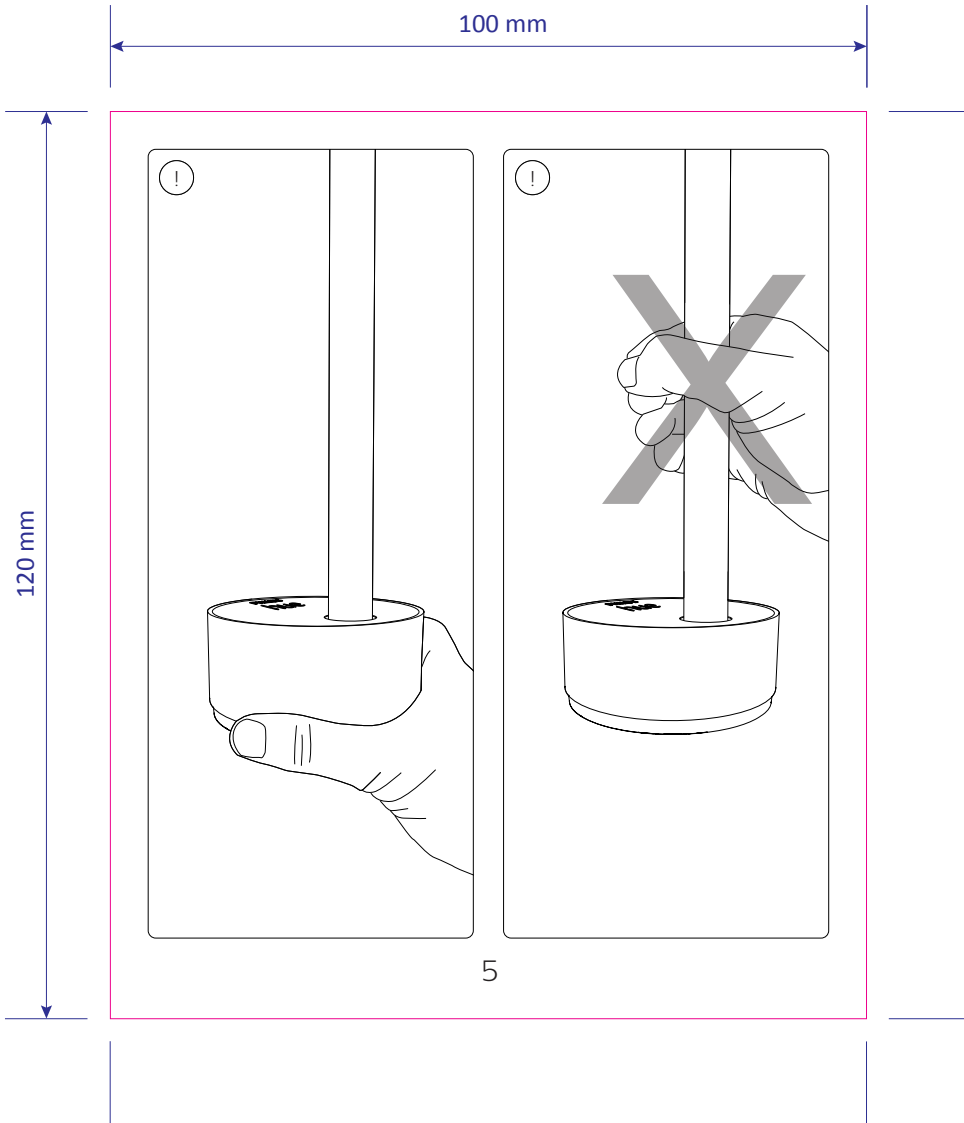

100 mm

120 mm

4

ARTWORK

Master Ref: **PHL465148**
 TR Ref: **TR2147259**
 Brand: PHILIPS
 Brand execution: HUE White and Color Ambiance
 Product name:
 Article Number: N/A
 Region: Trident UK
 Template Ref: As Previous
 Artwork 12NC: 442295526011
 Die cut 12NC:
 Barcode: N/A
 CRC Number:
 Action: **C**
 Date: 29/06/2021