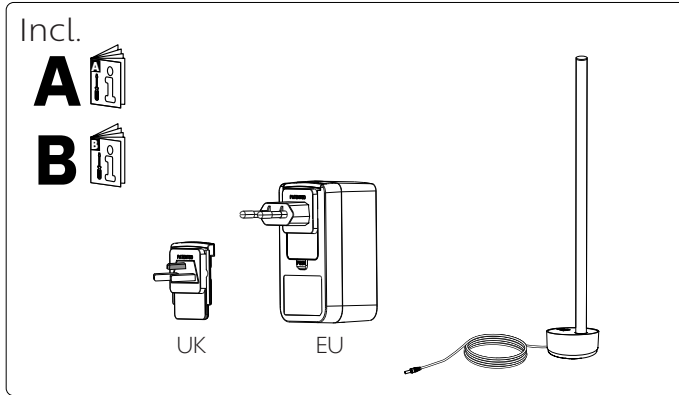

ARTWORK

Master Ref: **PHL465148**
TR Ref: **TR2147259**
Brand: PHILIPS
Brand execution: HUE White and Color Ambiance
Product name:
Article Number: N/A
Region: Trident UK
Template Ref: As Previous
Artwork 12NC: 442295526011
Die cut 12NC:
Barcode: N/A
CRC Number:
Action: **C**
Date: 29/06/2021

Project Manager: Yana Yusef

Trident Artist: Oli Hayton

Technical & Non Printing Items

■ Dieline ■ Guides

Colours:

Black	1
	3th

PHILIPS

Trident UK, Connaught House, Connaught Road,
Kingswood Business Park, Hull, HU7 3AP, England.
T: +44 (0) 01482 828100

UNDER NO CIRCUMSTANCES SHOULD THIS
ARTWORK BE ALTERED WITHOUT PRIOR
PERMISSION FROM TRIDENT.

100 mm

120 mm

2