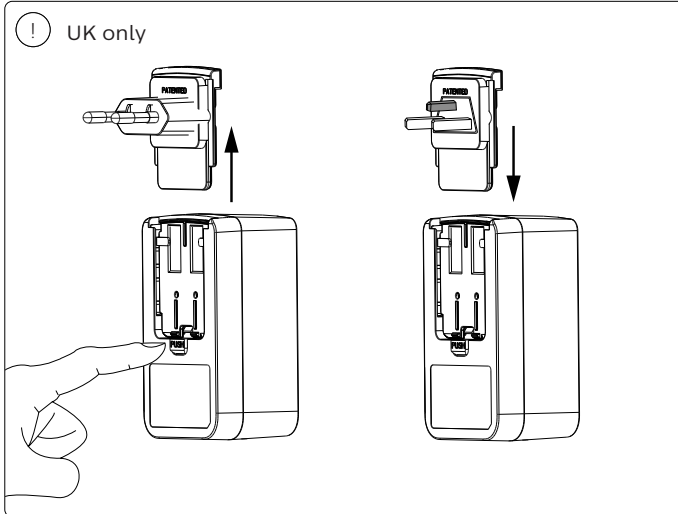

ARTWORK

Master Ref: **PHL465148**
TR Ref: **TR2147259**
Brand: PHILIPS
Brand execution: HUE White and Color Ambiance
Product name:
Article Number: N/A
Region: Trident UK
Template Ref: As Previous
Artwork 12NC: 442295526011
Die cut 12NC:
Barcode: N/A
CRC Number:
Action: **C**
Date: 29/06/2021

Project Manager: Yana Yusef

Trident Artist: Oli Hayton

Technical & Non Printing Items

■ Dieline ■ Guides

Colours:

Black	1
■	2%

PHILIPS

TRIDENT

Trident UK, Connaught House, Connaught Road,
Kingswood Business Park, Hull, HU7 3AP, England.
T: +44 (0) 01482 828100

UNDER NO CIRCUMSTANCES SHOULD THIS
ARTWORK BE ALTERED WITHOUT PRIOR
PERMISSION FROM TRIDENT.

100 mm

120 mm

3