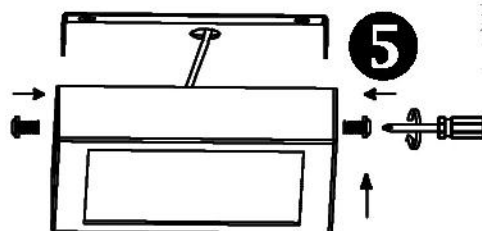

30960xTF = 225x225x38mm
31100xTF = 170x170x38mm

8

TELEFUNKEN
Smart Light - APP

9

TELEFUNKEN
309800TF