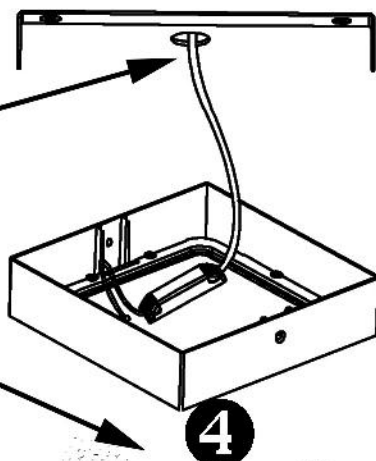

30960xTF = 225x225x38mm
31100xTF = 170x170x38mm

8

TELEFUNKEN
Smart Light - APP

9

TELEFUNKEN
309800TF