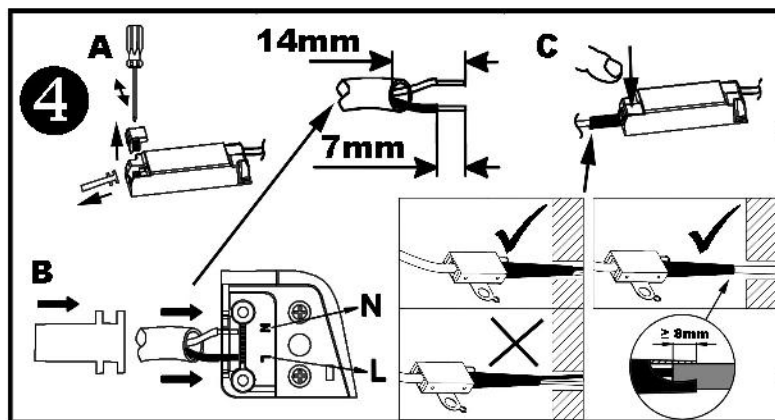

30960xTF = 225x225x38mm
31100xTF = 170x170x38mm

8

TELEFUNKEN
Smart Light - APP

9

TELEFUNKEN
309800TF