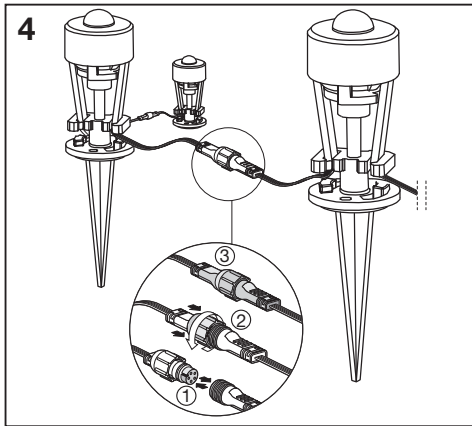

Optional 2c