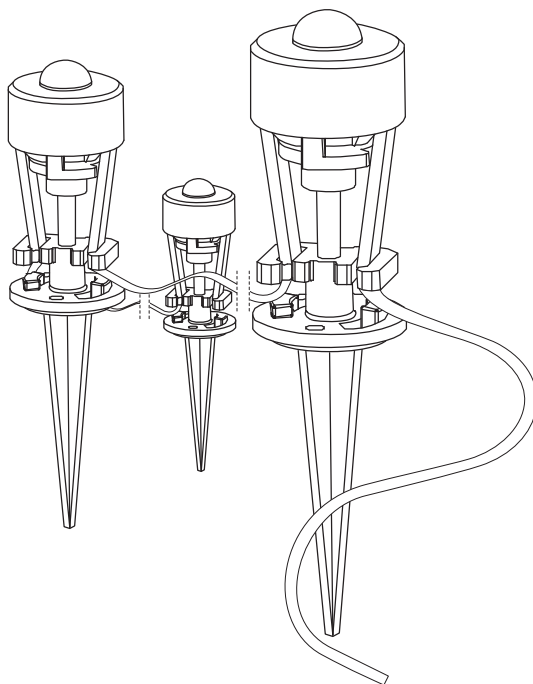

SMART⁺ GARDEN DOT | EXTENSION

	EAN	W	Power supply adaptor (A)			Controller box (B)			Lighting chain (C)		
			Input	Class	IP	Input	Class	IP	Input	Class	IP
SMART WIFI GARDEN DOT RGB 9P	4058075478534	2.5	220-240V~50/60 Hz	II	44	5VDC	III	65	5VDC	III	66
SMART WIFI GARDEN DOT RGB 18P	4058075478558	4.7	220-240V~50/60 Hz	II	44	5VDC	III	65	5VDC	III	66
SMART WIFI GARDEN DOT RGB 3PEXT	4058075478572	0.7	-	-	-	-	-	-	5VDC	III	66