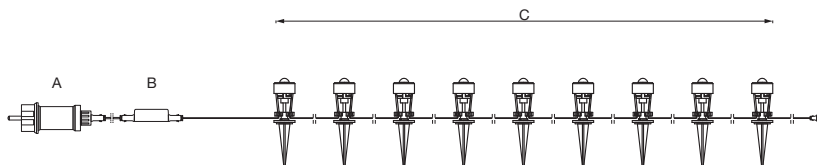

SMART⁺ GARDEN DOT | EXTENSION

	EAN	W	Power supply adaptor (A)			Controller box (B)			Lighting chain (C)		
			Input	Class	IP	Input	Class	IP	Input	Class	IP
SMART WIFI GARDEN DOT RGB 9P	4058075478534	2.5	220-240V~50/60 Hz	II	44	5VDC	III	65	5VDC	III	66
SMART WIFI GARDEN DOT RGB 18P	4058075478558	4.7	220-240V~50/60 Hz	II	44	5VDC	III	65	5VDC	III	66
SMART WIFI GARDEN DOT RGB 3PEXT	4058075478572	0.7	-	-	-	-	-	-	5VDC	III	66