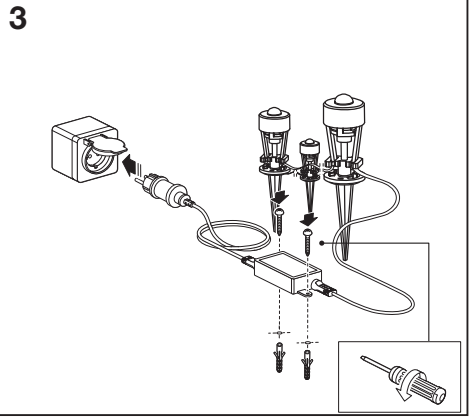

Optional 2c