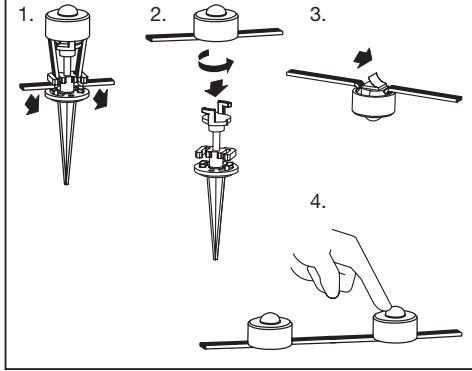

Optional 2c