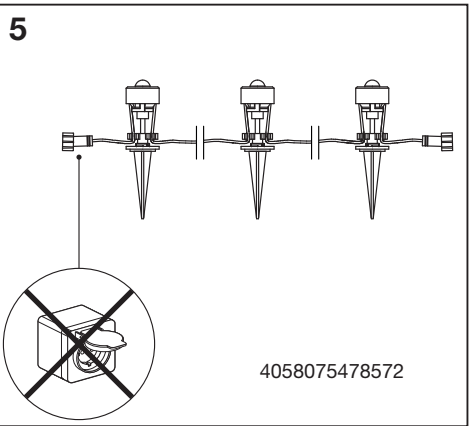

Optional 2c