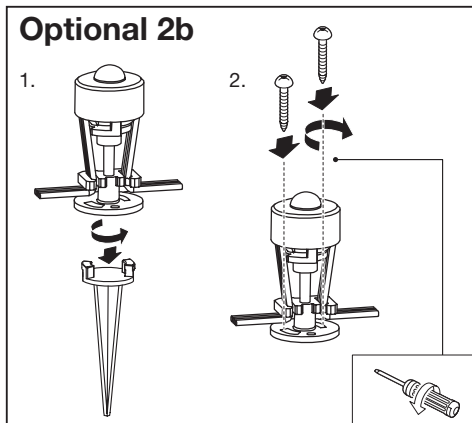

20x	
	2x	420g
		4058075478534
	38x	
	2x	590g
		4058075478558
	6x	
		85g
		4058075478572