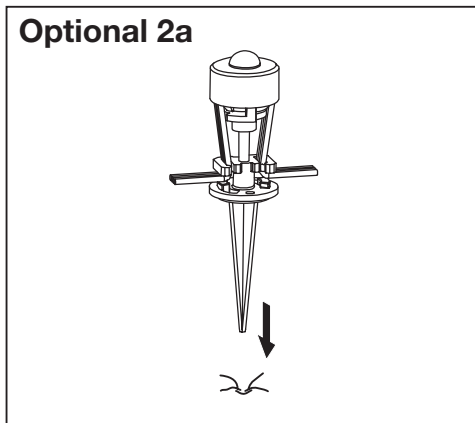

20x	
	2x	420g
		4058075478534
	38x	
	2x	590g
		4058075478558
	6x	
		85g
		4058075478572