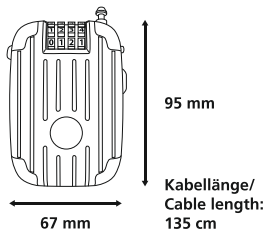

Abmessungen /

Dimensions:

Snap+Lock 715/135 SB

BURG-WÄCHTER KG
Altenhofer Weg 15
58300 Wetter, Germany
info@burg.biz

Made in TW 240924