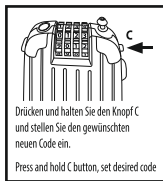

Kombination einstellen /

How to set code: