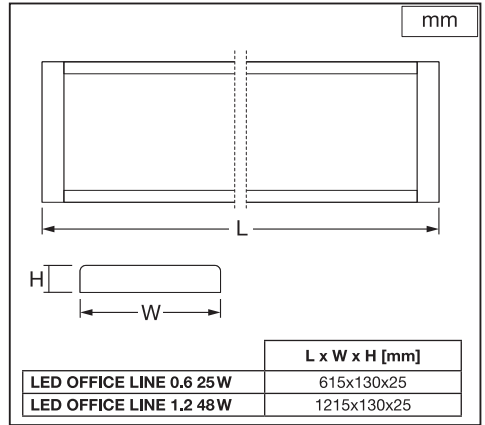

---

**LED OFFICE LINE**

---

	EAN	W	lm	K	Temp. (°C)	V~	mA	Hz	DF	
<b>LED OFFICE LINE</b> <b>0.6 25W/840</b>	4058075271463	25	2500	4000	-20...+40	220-240	120	50/60	>0.9	0.8 kg
<b>LED OFFICE LINE</b> <b>1.2 48W/840</b>	4058075271487	48	4800	4000	-20...+40	220-240	220	50/60	>0.9	1.4 kg

	EAN	This product contains a light source of energy efficiency class	Contained Light Source
LED OFFICE LINE 0.6 25W/840	4058075271463	D	
LED OFFICE LINE 1.2 48W/840	4058075271487	D	

C10449057  
11121822  
31.08.2021