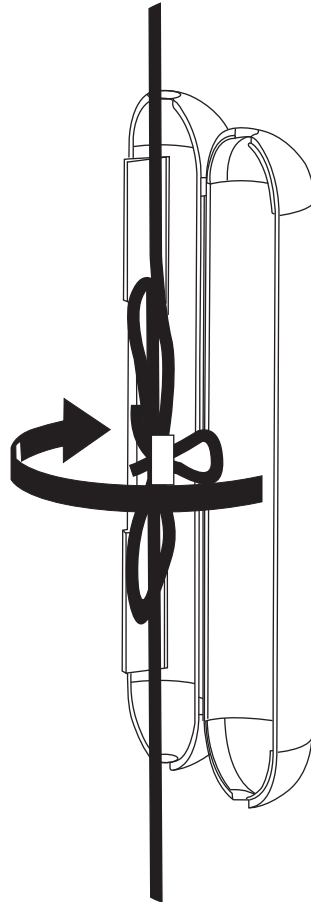

Paulmann Licht GmbH
31832 Springe / Germany
www.paulmann.com

Art.-Nr.:
974.74

(+MA 173)
PBO 06/11

A

B

C