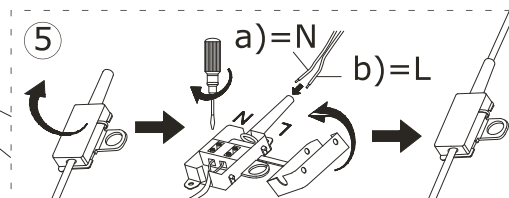

# 835202

230V/50Hz~

1x LED-Board 24V DC/20W  
1x LED-Board 24V DC/9,5W

4x  4x 

< 2 sec  
2.700 K - 3.800 K - 5.000 K - 0