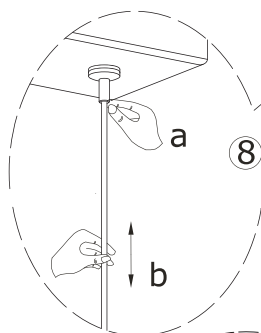

# 835202

230V/50Hz~

1x LED-Board 24V DC/20W  
1x LED-Board 24V DC/9,5W

4x  4x 

< 2 sec  
2.700 K - 3.800 K - 5.000 K - 0