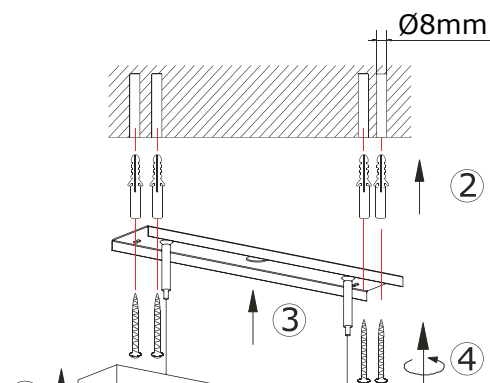

# 835202

230V/50Hz~

1x LED-Board 24V DC/20W  
1x LED-Board 24V DC/9,5W

4x  4x 

< 2 sec  
2.700 K - 3.800 K - 5.000 K - 0