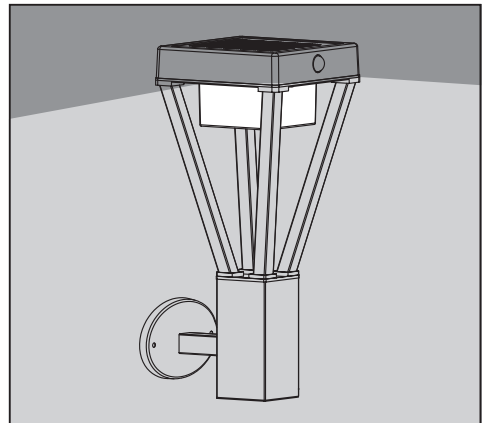

5

Mode A

200 Lumen

⌚ 2.5h ⚡ >12h

Mode B

300 Lumen ↔ 75 Lumen
⌚ 15s

PIR: 100x
STEADY: 7-8h ⚡ >12h

Mode C

550 Lumen ↔ OFF
⌚ 15s

⌚ 100x ⚡ >12h