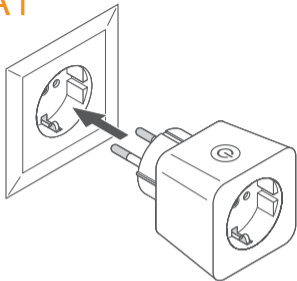

## SMART<sup>+</sup>

PLUG EU

Works with  
**Apple HomeKit**

 **Bluetooth<sup>®</sup>**

A1

HOME APP

A2